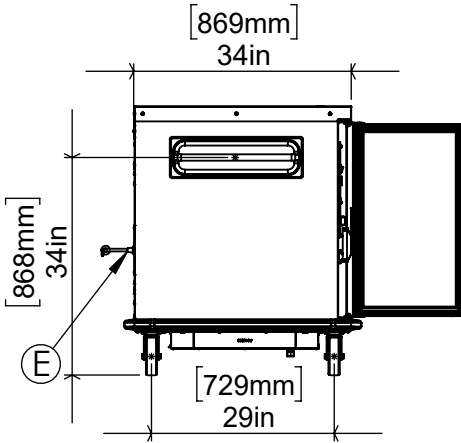

SERİ :BANQUET TROLLEY
TİP :SLATTED BANQUET TROLLEY
MODEL :ABA-6 2/1

ABA-6 2/1

Properties

- * Stainless steel construction is long lasting, easy to clean and hygienic.
- * It has ergonomic design that makes it easy for the user in every way.
- * Device depth is 92 cm.
- * 0-90 °C digital thermostat controlled.
- * It has humidification feature thanks to the heated pool at the base.
- * Corner tire is used against bumps.

- * Body and door are double walled polyurethane insulation.
- * 2 brakes with 2 wheels without brakes.
- * GN 2/1 100 x 6 tub capacity.
- * The water temperature in the water tank is controlled by a separate thermostat.
- * Water discharge valve.
- * The cover, top and side sheets are Aisi 430 stainless steel. The base and pool are Aisi 304 stainless steel.

ÖN / FRONT

SAĞ / RIGHT

ÜST / TOP

GENERAL INFORMATION

Model	ABA-6 2/1
Dimensions (mm)	840x920x190
Net Weight (kg)	106
Capacity	GN 2/1 100 x 6

PACKAGE INFORMATION

Package Information	A: 840 mm
	B: 920 mm
	C: 1210 mm
Package Weight(kg):	121
Volume(m³)	0,94 m³

TOP

ELEKTRİK BİLGİLERİ

Voltage	230 v
Electric power	1,65 Kw
Amper	6 A
Cable Section	3x2, 5
Frequency	50-60 hz
Protection Class	IPX4
Min /max internal humidity	70%/85%
Cable entry	PG11
Kontrol tipi	Manual