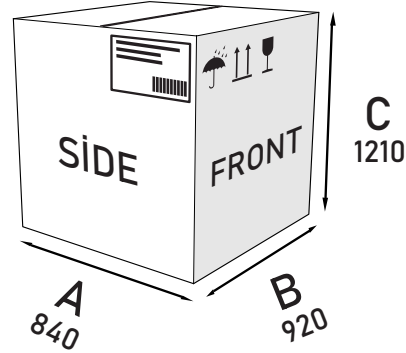

TOP

ELEKTRİK BİLGİLERİ

Voltage	230 v
Electric power	1,65 Kw
Amper	6 A
Cable Section	3x2, 5
Frequency	50-60 hz
Protection Class	IPX4
Min /max internal humidity	70%/85%
Cable entry	PG11
Kontrol tipi	Manual

SLATTED BANQUET TROLLEY