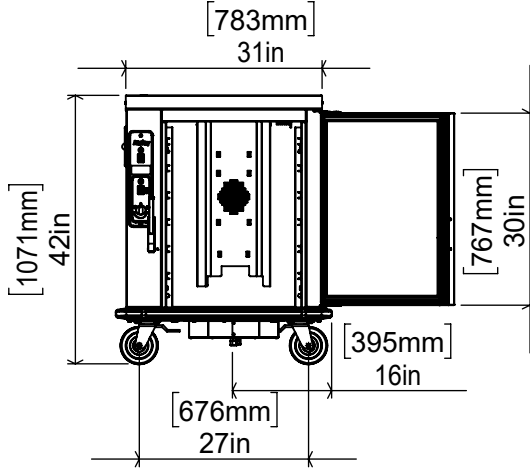

SERİ :BANQUET TROLLEY
TİP :SLATTED BANQUET TROLLEY
MODEL :ABA-6 2/1

ABA-6 2/1

Properties

- * Stainless steel construction is long lasting, easy to clean and hygienic.
- * It has ergonomic design that makes it easy for the user in every way.
- * Device depth is 92 cm.
- * 0-90 °C digital thermostat controlled.
- * It has humidification feature thanks to the heated pool at the base.
- * Corner tire is used against bumps.

- * Body and door are double walled polyurethane insulation.
- * 2 brakes with 2 wheels without brakes.
- * GN 2/1 100 x 6 tub capacity.
- * The water temperature in the water tank is controlled by a separate thermostat.
- * Water discharge valve.
- * The cover, top and side sheets are Aisi 430 stainless steel. The base and pool are Aisi 304 stainless steel.

ÖN / FRONT

SAĞ / RIGHT

ÜST / TOP

GENERAL INFORMATION

Model	ABA-6 2/1
Dimensions (mm)	840x920x190
Net Weight (kg)	106
Capacity	GN 2/1 100 x 6

PACKAGE INFORMATION

Package Information	A: 840 mm
	B: 920 mm
	C: 1210 mm
Package Weight(kg):	121
Volume(m³)	0,94 m³