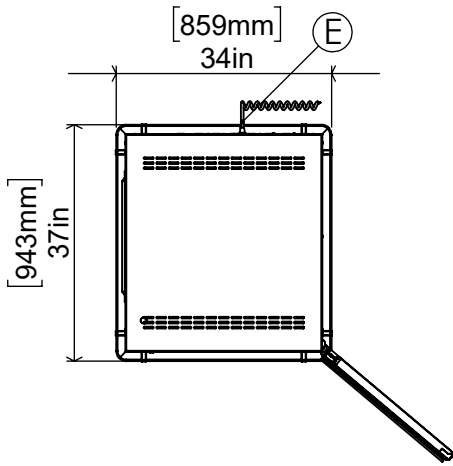

- * Body and door are double walled polyurethane insulation.
- * 2 brakes with 2 wheels without brakes.
- * GN 2/1 100 x 6 tub capacity.
- * The water temperature in the water tank is controlled by a separate thermostat.
- * Water discharge valve.
- * The cover, top and side sheets are Aisi 430 stainless steel. The base and pool are Aisi 304 stainless steel.

ÖN / FRONT

SAĞ / RIGHT

ÜST / TOP

GENERAL INFORMATION

Model	ABA-6 2/1
Dimensions (mm)	840x920x190
Net Weight (kg)	106
Capacity	GN 2/1 100 x 6

PACKAGE INFORMATION

Package Information	A: 840 mm
	B: 920 mm
	C: 1210 mm
Package Weight(kg):	121
Volume(m³)	0,94 m³