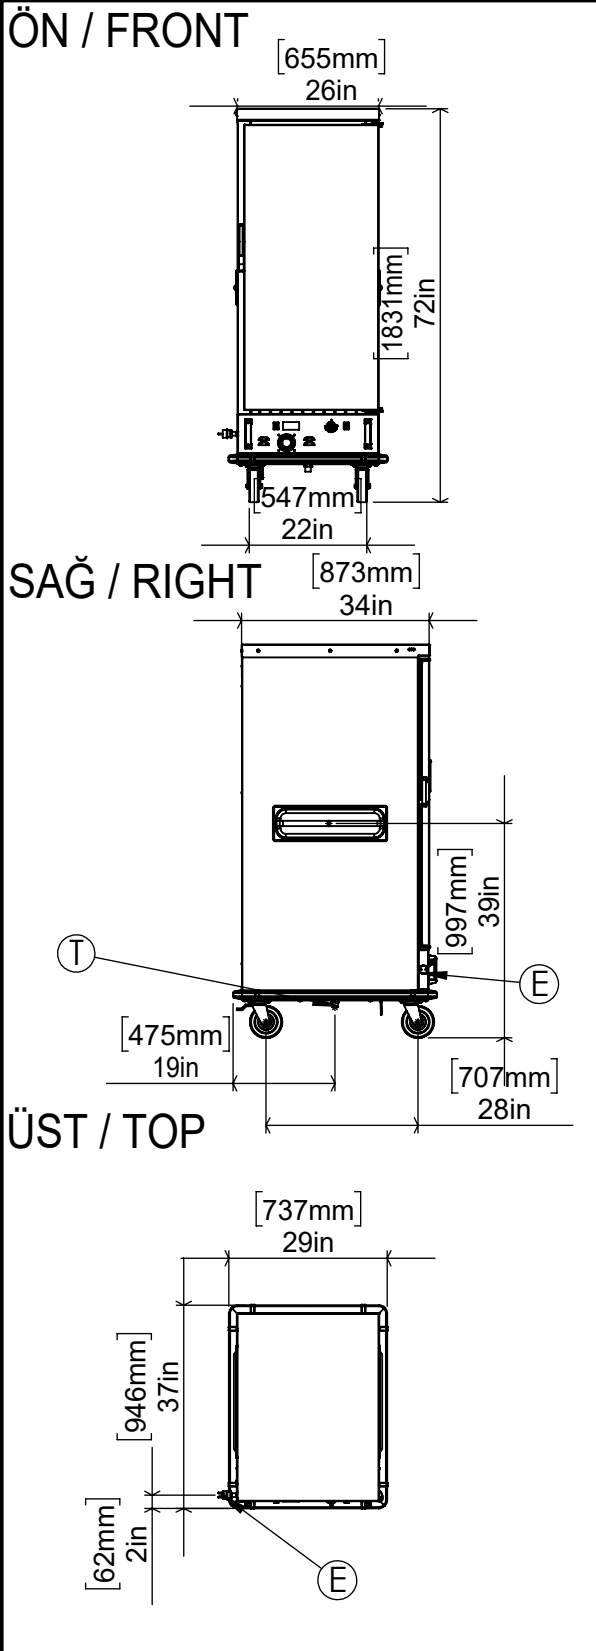

SERİ :BANQUET TROLLEY
TİP :ECO BANQUET TROLLEY
MODEL :ABA-10 2/1

ABA-10 2/1

Properties

- * Stainless steel construction is long lasting, easy to clean and hygienic.
- * It has ergonomic design that makes it easy for the user in every way.
- * Device depth is 95 cm.
- * The heater can be removed as a cassette. 0-90 °C digital thermostat is controlled.
- * Corner tire is used against bumps.
- * Body and door are double walled polyurethane insulation.

- * 2 brakes with 2 wheels without brakes.
- * Press printing is available on internal tray skids.
- * GN 2/1 100 x 10 tub capacity.
- * The inner shelf sheets of the device are AISI 304 stainless steel.

GENERAL INFORMATION

Model	ABA-10 2/1
Dimensions (mm)	740x950x1830
Net Weight (kg)	136
Capacity	GN 2/1 100 x 10

PACKAGE INFORMATION

Package Information	A: 750 mm
	B: 950 mm
	C: 1970 mm
Package Weight(kg):	165
Volume(m³)	1,40 m³

ELEKTRİK BİLGİLERİ

Voltage	230 v
Electric power	1,7 Kw
Amper	8 A
Cable Section	3x1, 5
Frequency	50-60 hz
Protection Class	IPX4
Min /max internal humidity	70%/85%
Cable entry	PG11
Kontrol tipi	Manual

ECO BANQUET TROLLEY