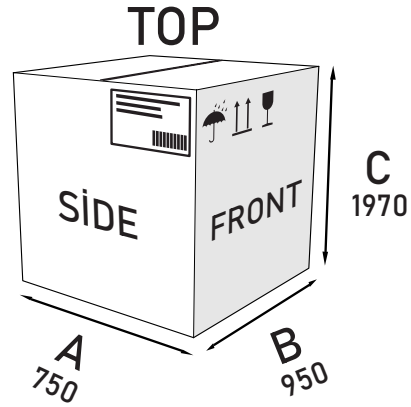

SERİ :BANQUET TROLLEY
TİP :ECO BANQUET TROLLEY
MODEL :ABA-10 2/1

ABA-10 2/1

Properties

- * Stainless steel construction is long lasting, easy to clean and hygienic.
- * It has ergonomic design that makes it easy for the user in every way.
- * Device depth is 95 cm.
- * The heater can be removed as a cassette. 0-90 °C digital thermostat is controlled.
- * Corner tire is used against bumps.
- * Body and door are double walled polyurethane insulation.

- * 2 brakes with 2 wheels without brakes.
- * Press printing is available on internal tray skids.
- * GN 2/1 100 x 10 tub capacity.
- * The inner shelf sheets of the device are AISI 304 stainless steel.

GENERAL INFORMATION

Model	ABA-10 2/1
Dimensions (mm)	740x950x1830
Net Weight (kg)	136
Capacity	GN 2/1 100 x 10

PACKAGE INFORMATION

Package Information	A: 750 mm
	B: 950 mm
	C: 1970 mm
Package Weight(kg):	165
Volume(m³)	1,40 m³