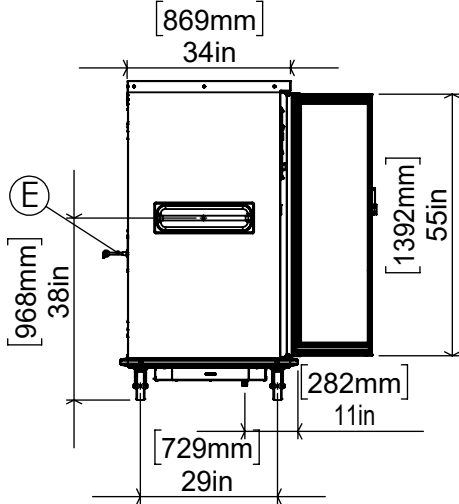

SAĞ / RIGHT

ÜST / TOP