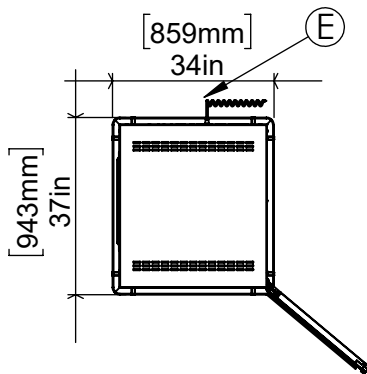

- \* Body and door are double walled polyurethane insulation.
- \* 2 brakes with 2 wheels without brakes.
- \* GN 1/1 65 x 15 tub capacity.
- \* The water temperature in the water tank is controlled by a separate thermostat.
- \* Water discharge valve.
- \* The cover, top and side sheets are Aisi 430 stainless steel. The base and pool are Aisi 304 stainless steel.

### GENERAL INFORMATION

Model	<b>ABA-15 1/1</b>
Dimensions (mm)	590x870x1550
Net Weight (kg)	142
Capacity	GN 1/1 65 x 15

### PACKAGE INFORMATION

Package Information	A: 590 mm
	B: 870 mm
	C: 1700 mm
Package Weight(kg):	155
Volume(m³)	0,87 m³