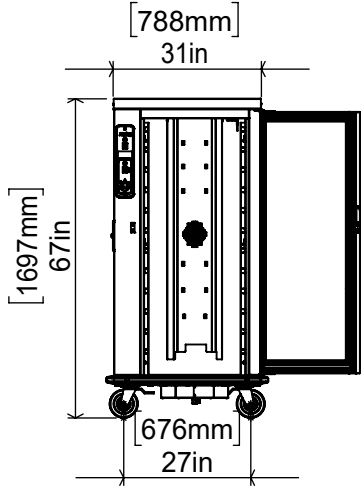

ÖN / FRONT

SAĞ / RIGHT

ÜST / TOP

GENERAL INFORMATION

Model	ABA-15 1/1
Dimensions (mm)	590x870x1550
Net Weight (kg)	142
Capacity	GN 1/1 65 x 15

PACKAGE INFORMATION

Package Information	A: 590 mm
	B: 870 mm
	C: 1700 mm
Package Weight(kg):	155
Volume(m³)	0,87 m³

TOP

ELEKTRİK BİLGİLERİ

Voltage	230 v
Electric power	1,65 Kw
Amper	7,5 A
Cable Section	3x1, 5
Frequency	50-60 hz
Protection Class	IPX4
Min /max internal humidity	70%/85%
Cable entry	PG21
Kontrol tipi	Manual

NARROW BANQUETTE TROLLEY